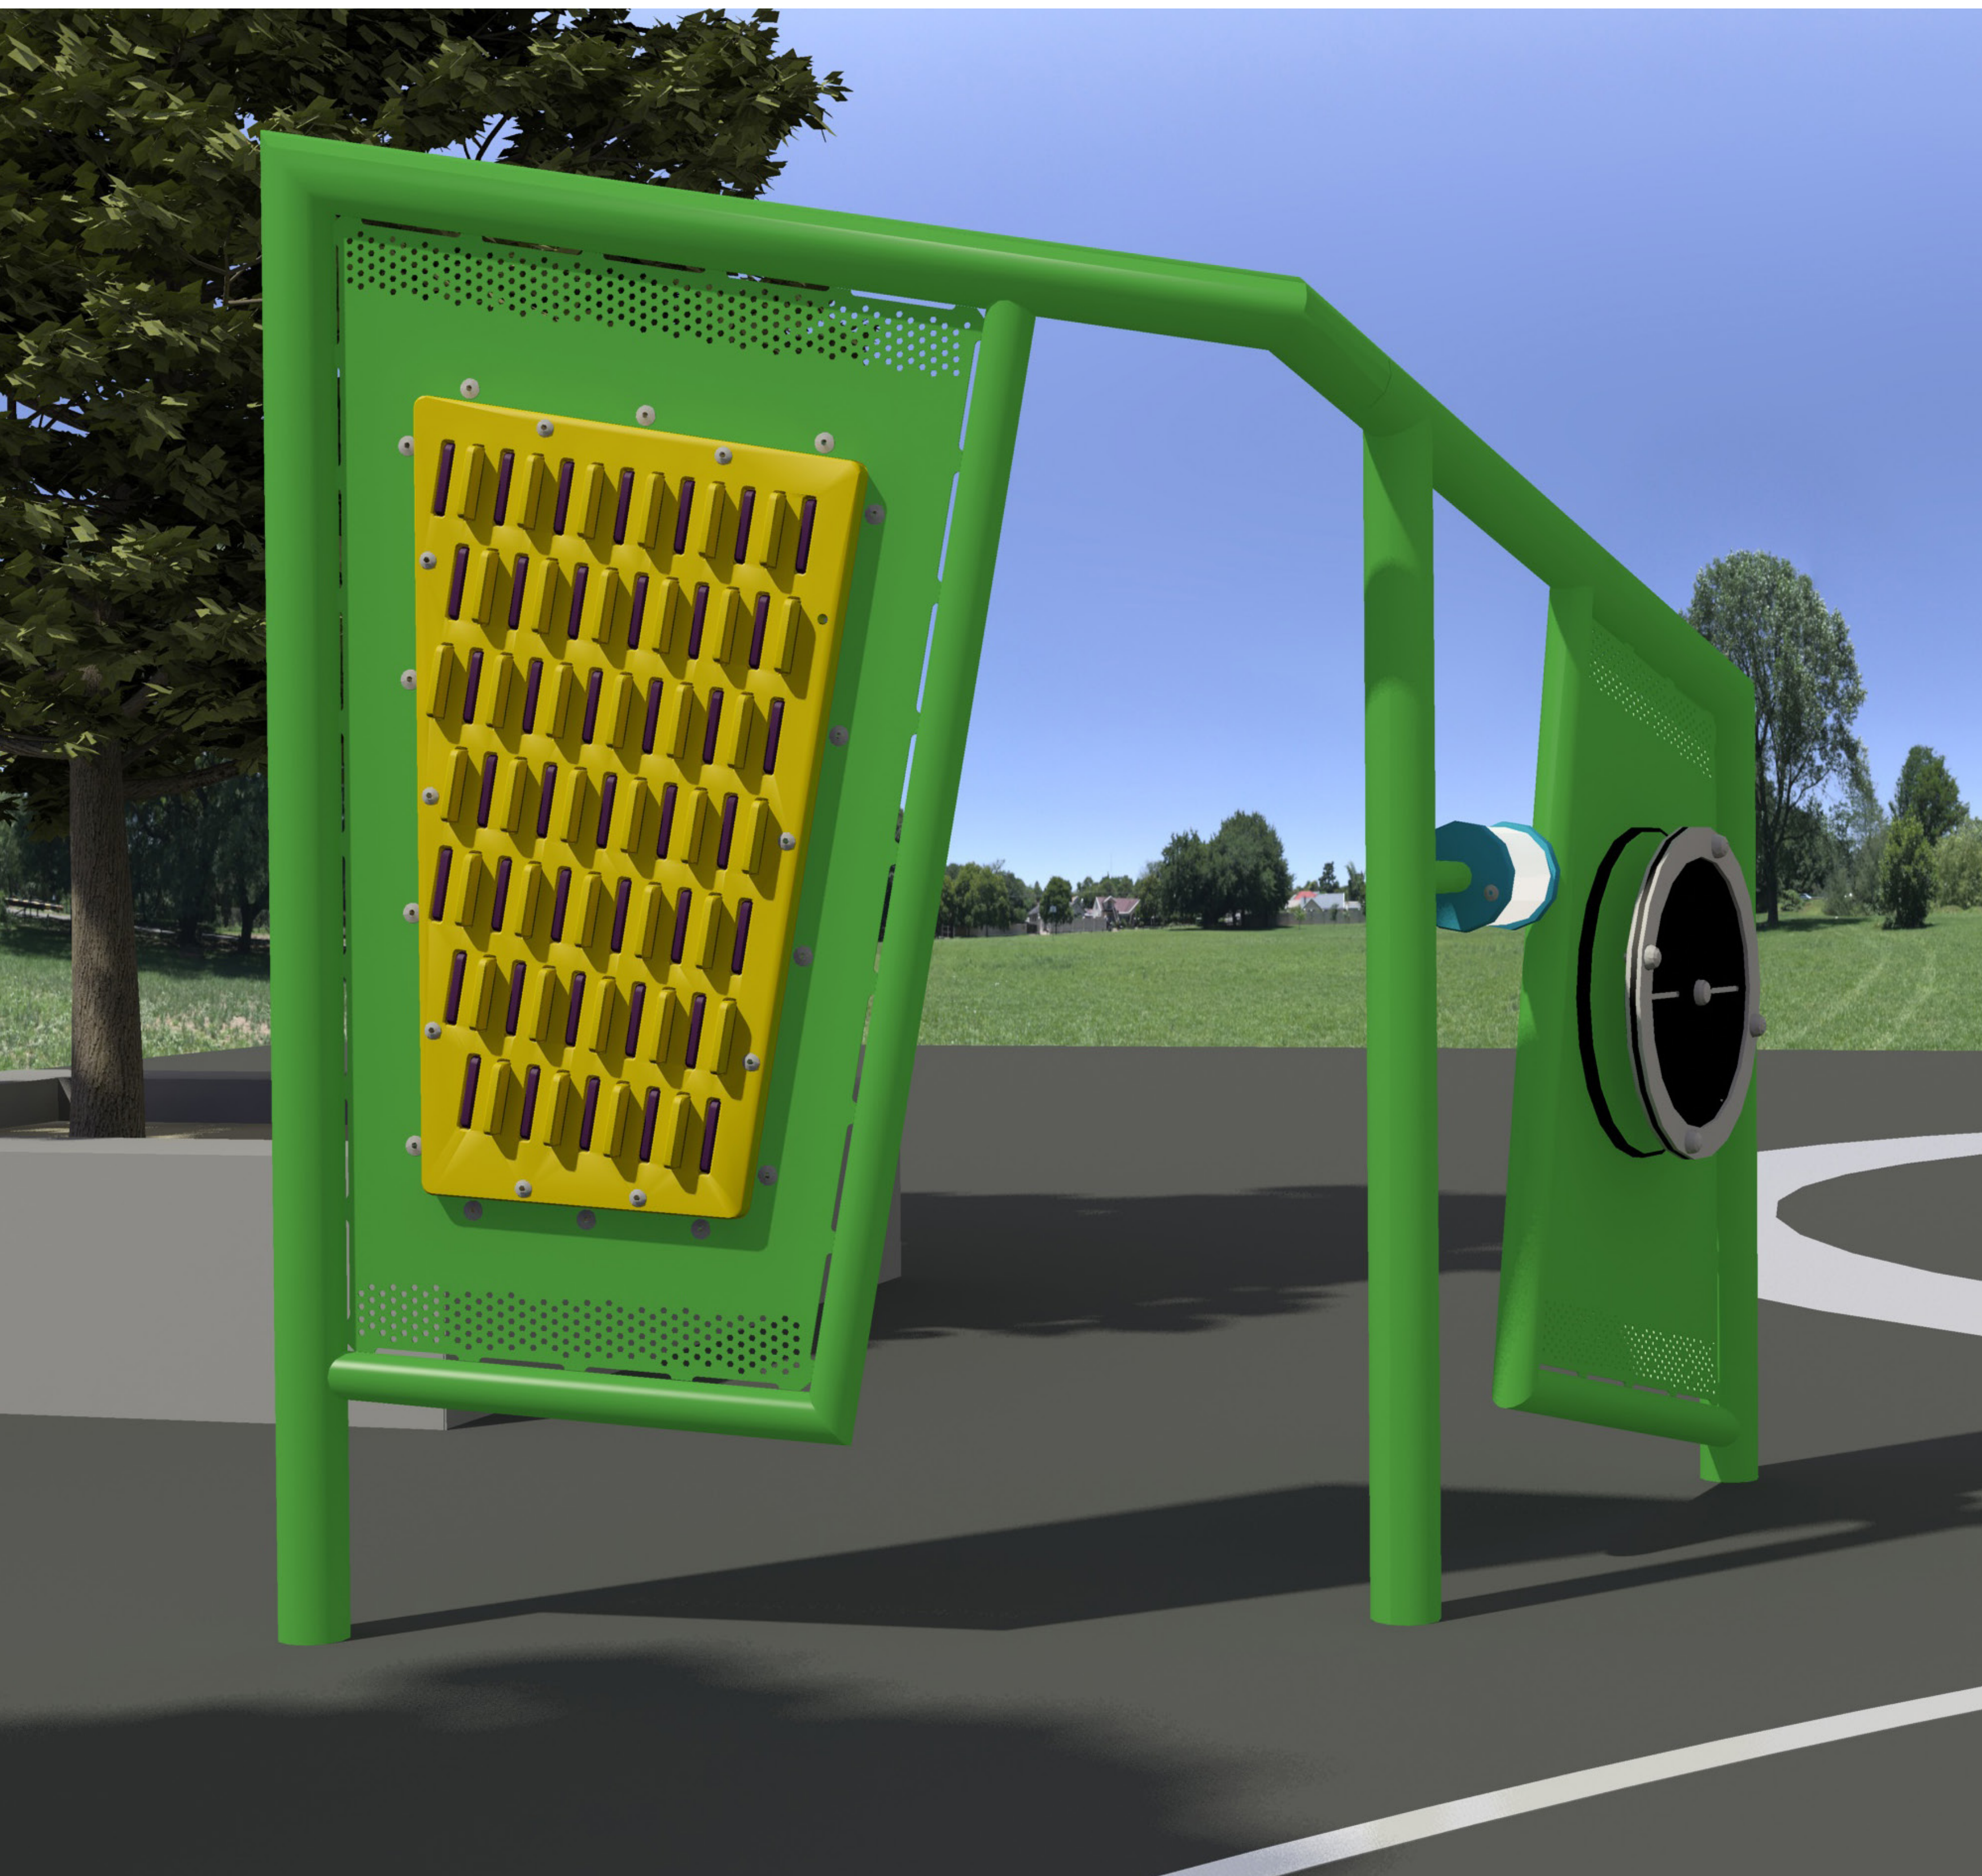

*Colors shown in rendering is for illustrative purposes only. Actual color and pattern may vary slightly.