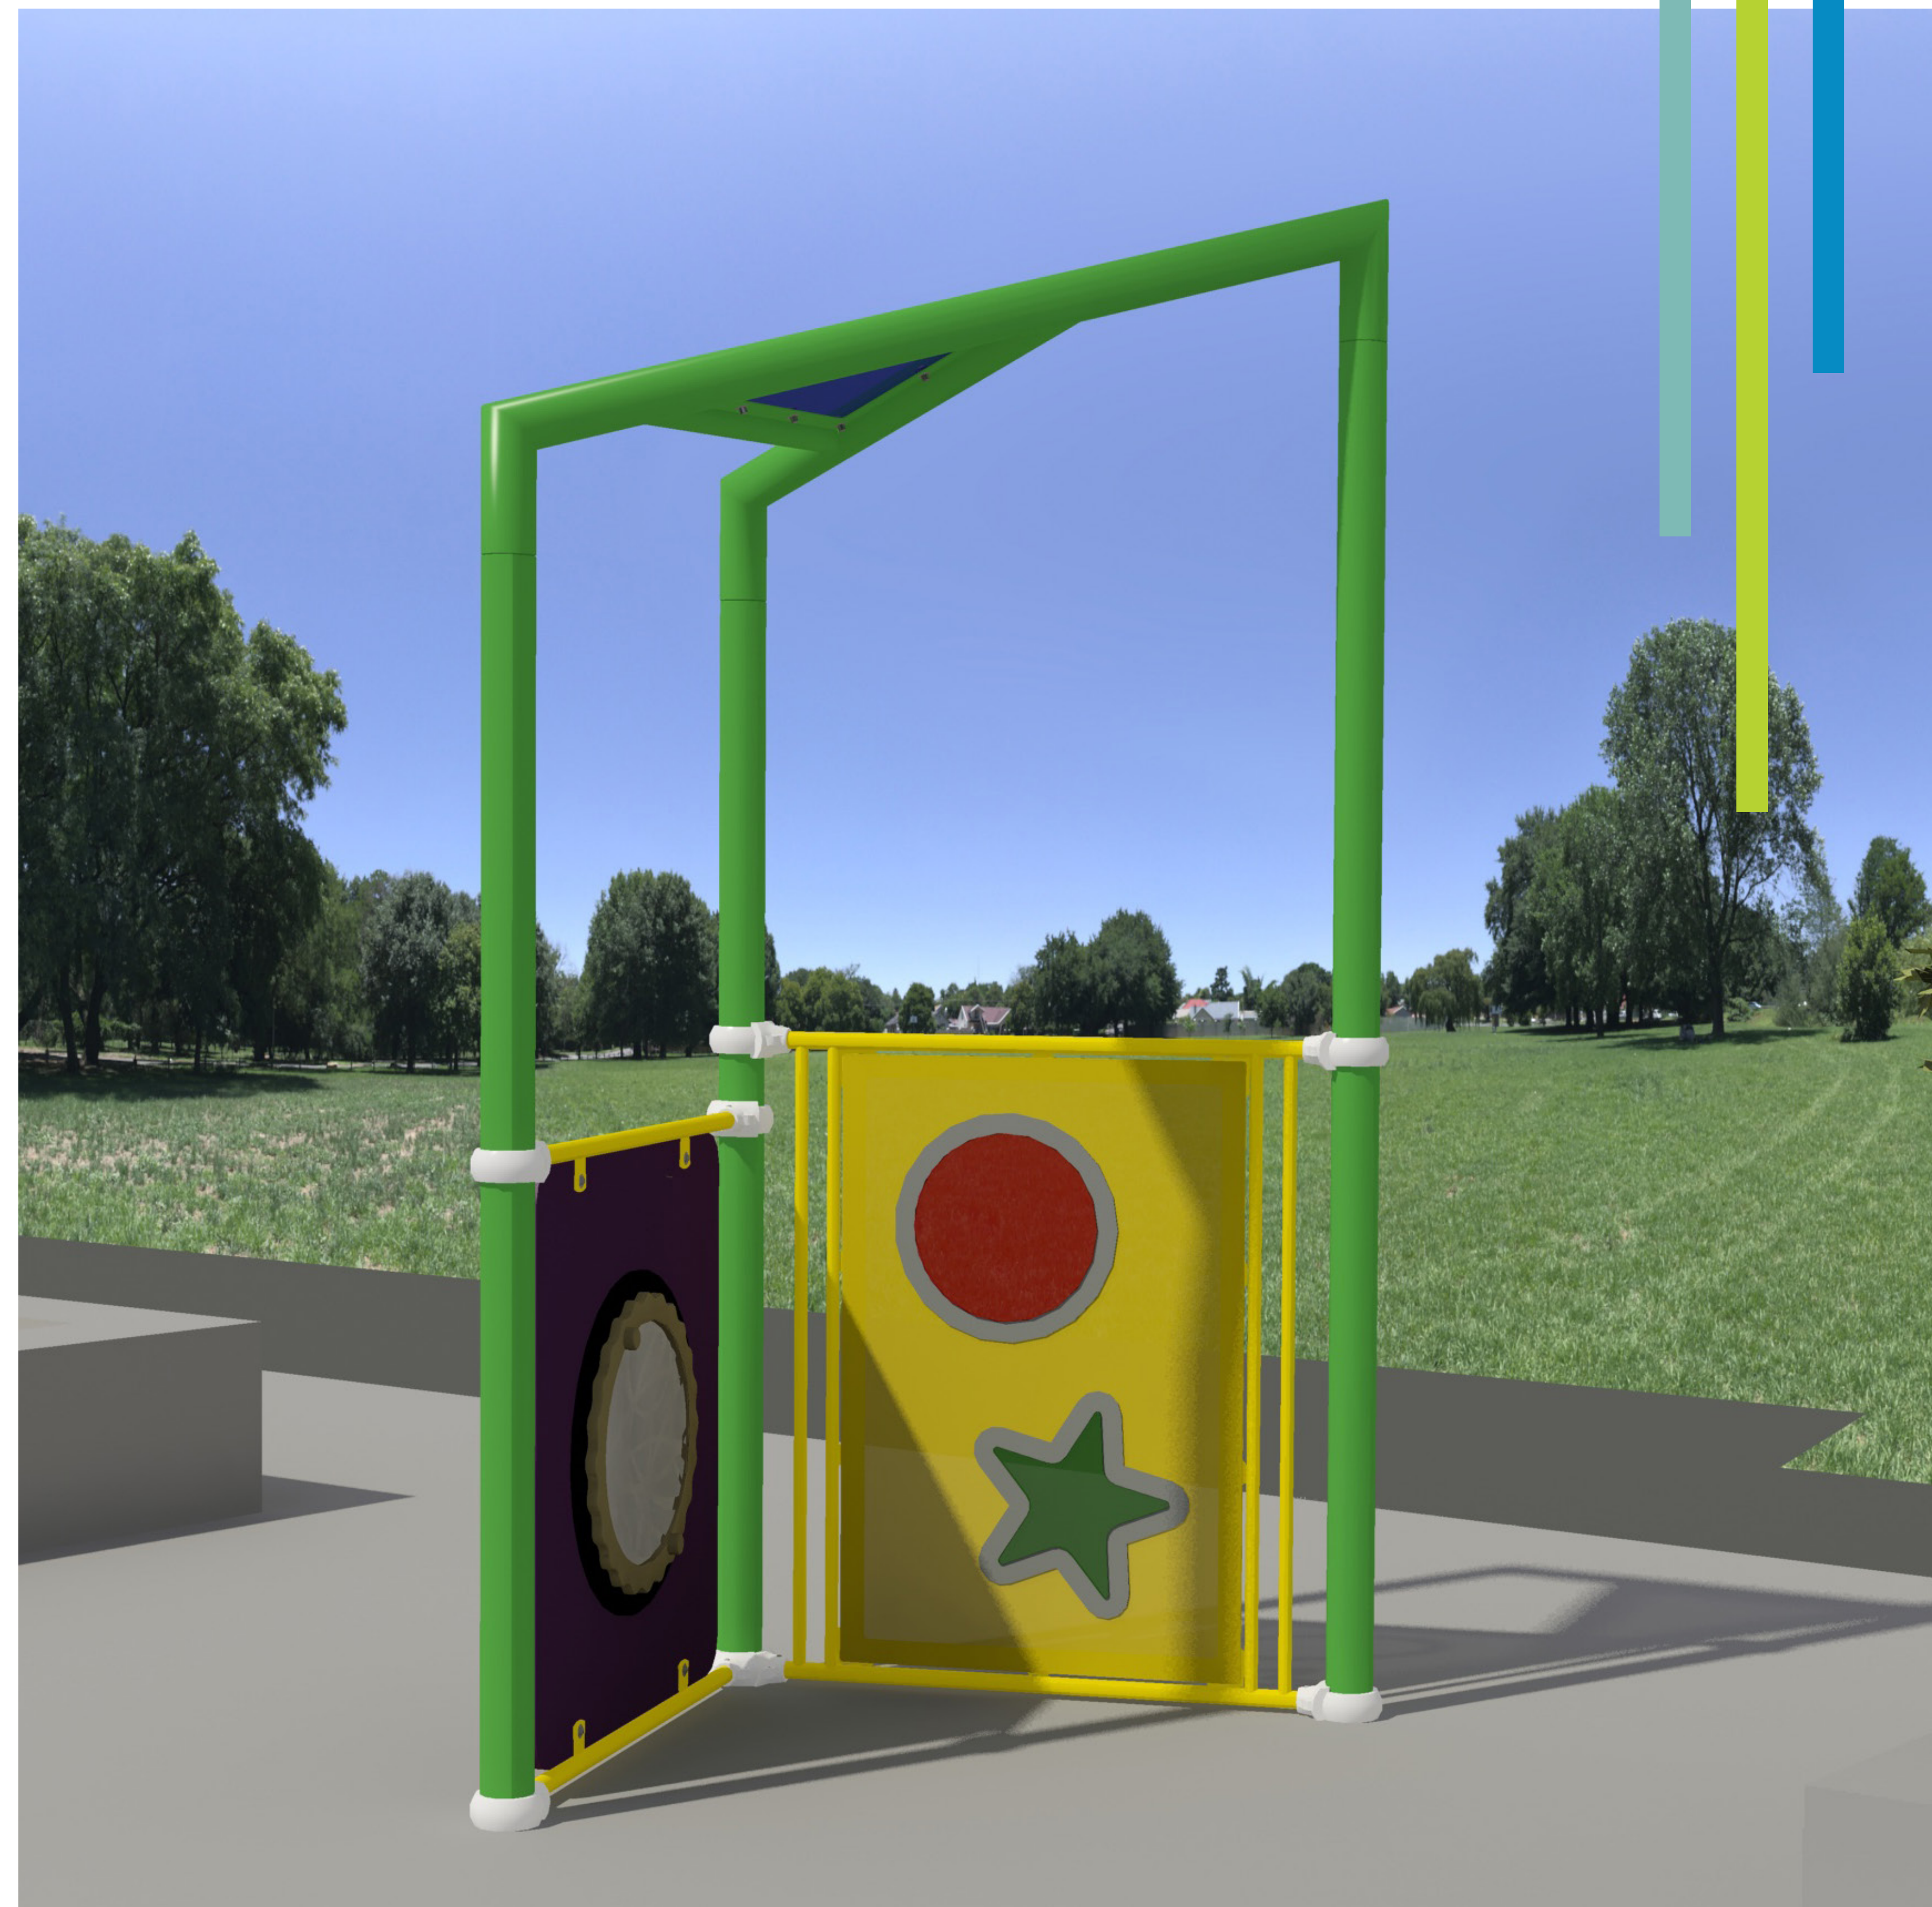

*Colors shown in rendering is for illustrative purposes only. Actual color and pattern may vary slightly.